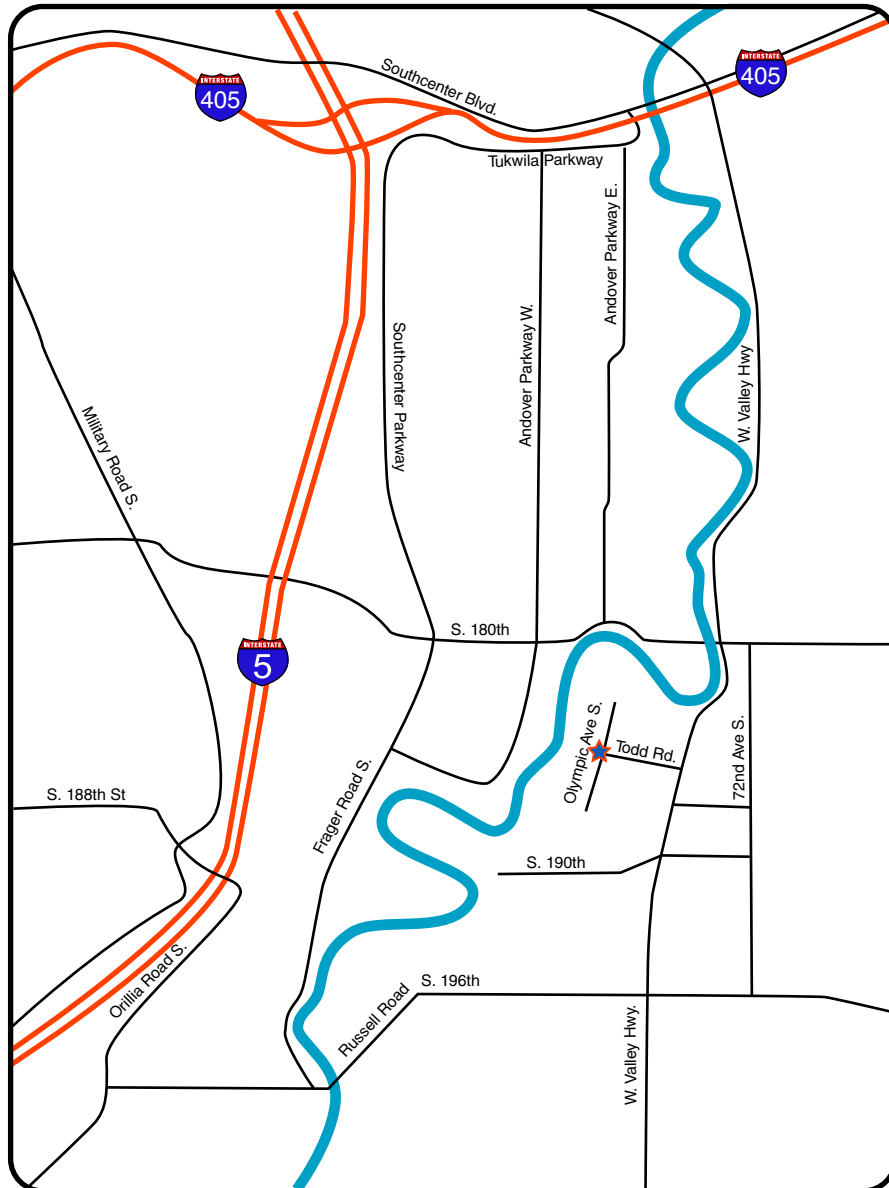

# Driving Directions

Traveling either north or south on I-5, get off at exit #154, 405 North.

Take the first exit (#1) from 405, Highway 181 and West Valley Highway.

Turn right from the exit onto West Valley Highway, southbound.

Continue south on West Valley Highway for 1.95 miles, through the intersection with 180th, to Todd Boulevard.

Turn right. Go straight ahead to the end of Todd Blvd. at Olympic Ave South to 18375.

If you come from Bellevue on 405, take exit #1 and follow directions above.