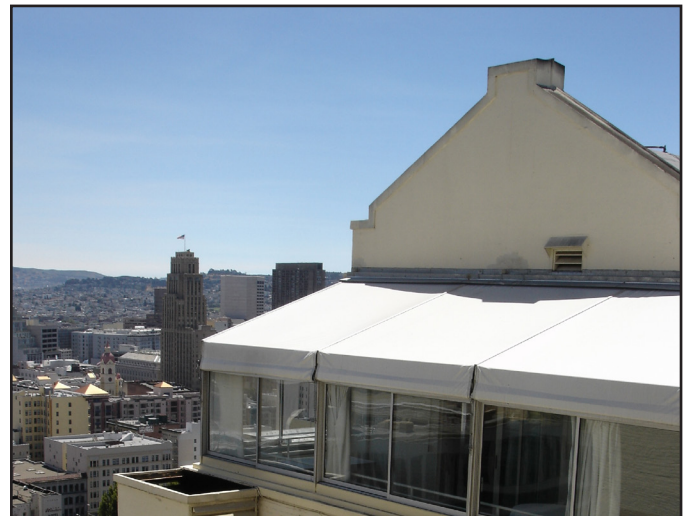

## Project Overview:

*Client:* **The Clift Hotel**

*Physical Location:* **495 Geary Street, San Francisco, CA**

*Installed:* **2006**

*Purpose of Structure:* **Additional Restaurant and Event Space**

*Products and Services Utilized:* **Design and Engineering, Local Permitting, Turnkey Project Management, Custom A&E Fabric Structure, Custom Baytex Tent Liners**