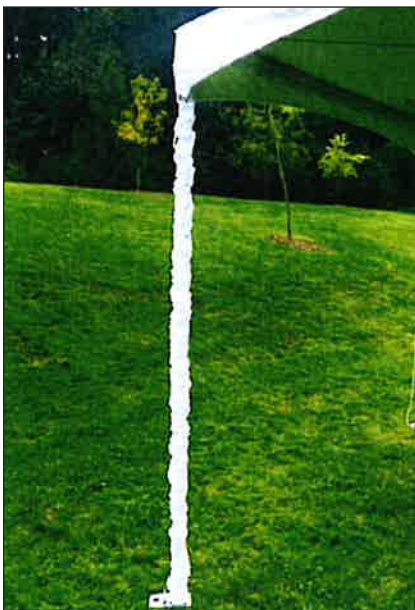

Since 1896

RAINIER TENT LINERS

Simplicity. Performance. Style.

LEG DRAPE COMPARISONS

The Original Leg Drapes

- 80" Wide
- Silklite FR 75
- Pleated
- Two Fabric Panels
- 120" total width
- Stainless Steel Hooks
- Velcro™
- Sides
- Self Tie

Scrunchy Leg Wraps

- Silklite FR 75
- 100% Gather
- Full Length Inside Velcro Seam
- Tie on top to secure to frame
- Sizes for both 2" round tube and Maxi or Super Tube 2" x 4"-5"

1.800.621.2495

www.RainierTents.com
tentinfo@rainier.com

Since 1896

RAINIER TENT LINERS

Simplicity. Performance. Style.

The Basic Leg Drape

70" Wide

- Rollout FR 150
- Smooth Top-Non Pleated
- Velcro™ Tab Hangers
- Velcro™ Sides
- Self Tie

40" Pleated

- Rollout FR 150
- 60" Fabric Width
- White Nylon Hooks
- Velcro™ Sides
- Self Tie